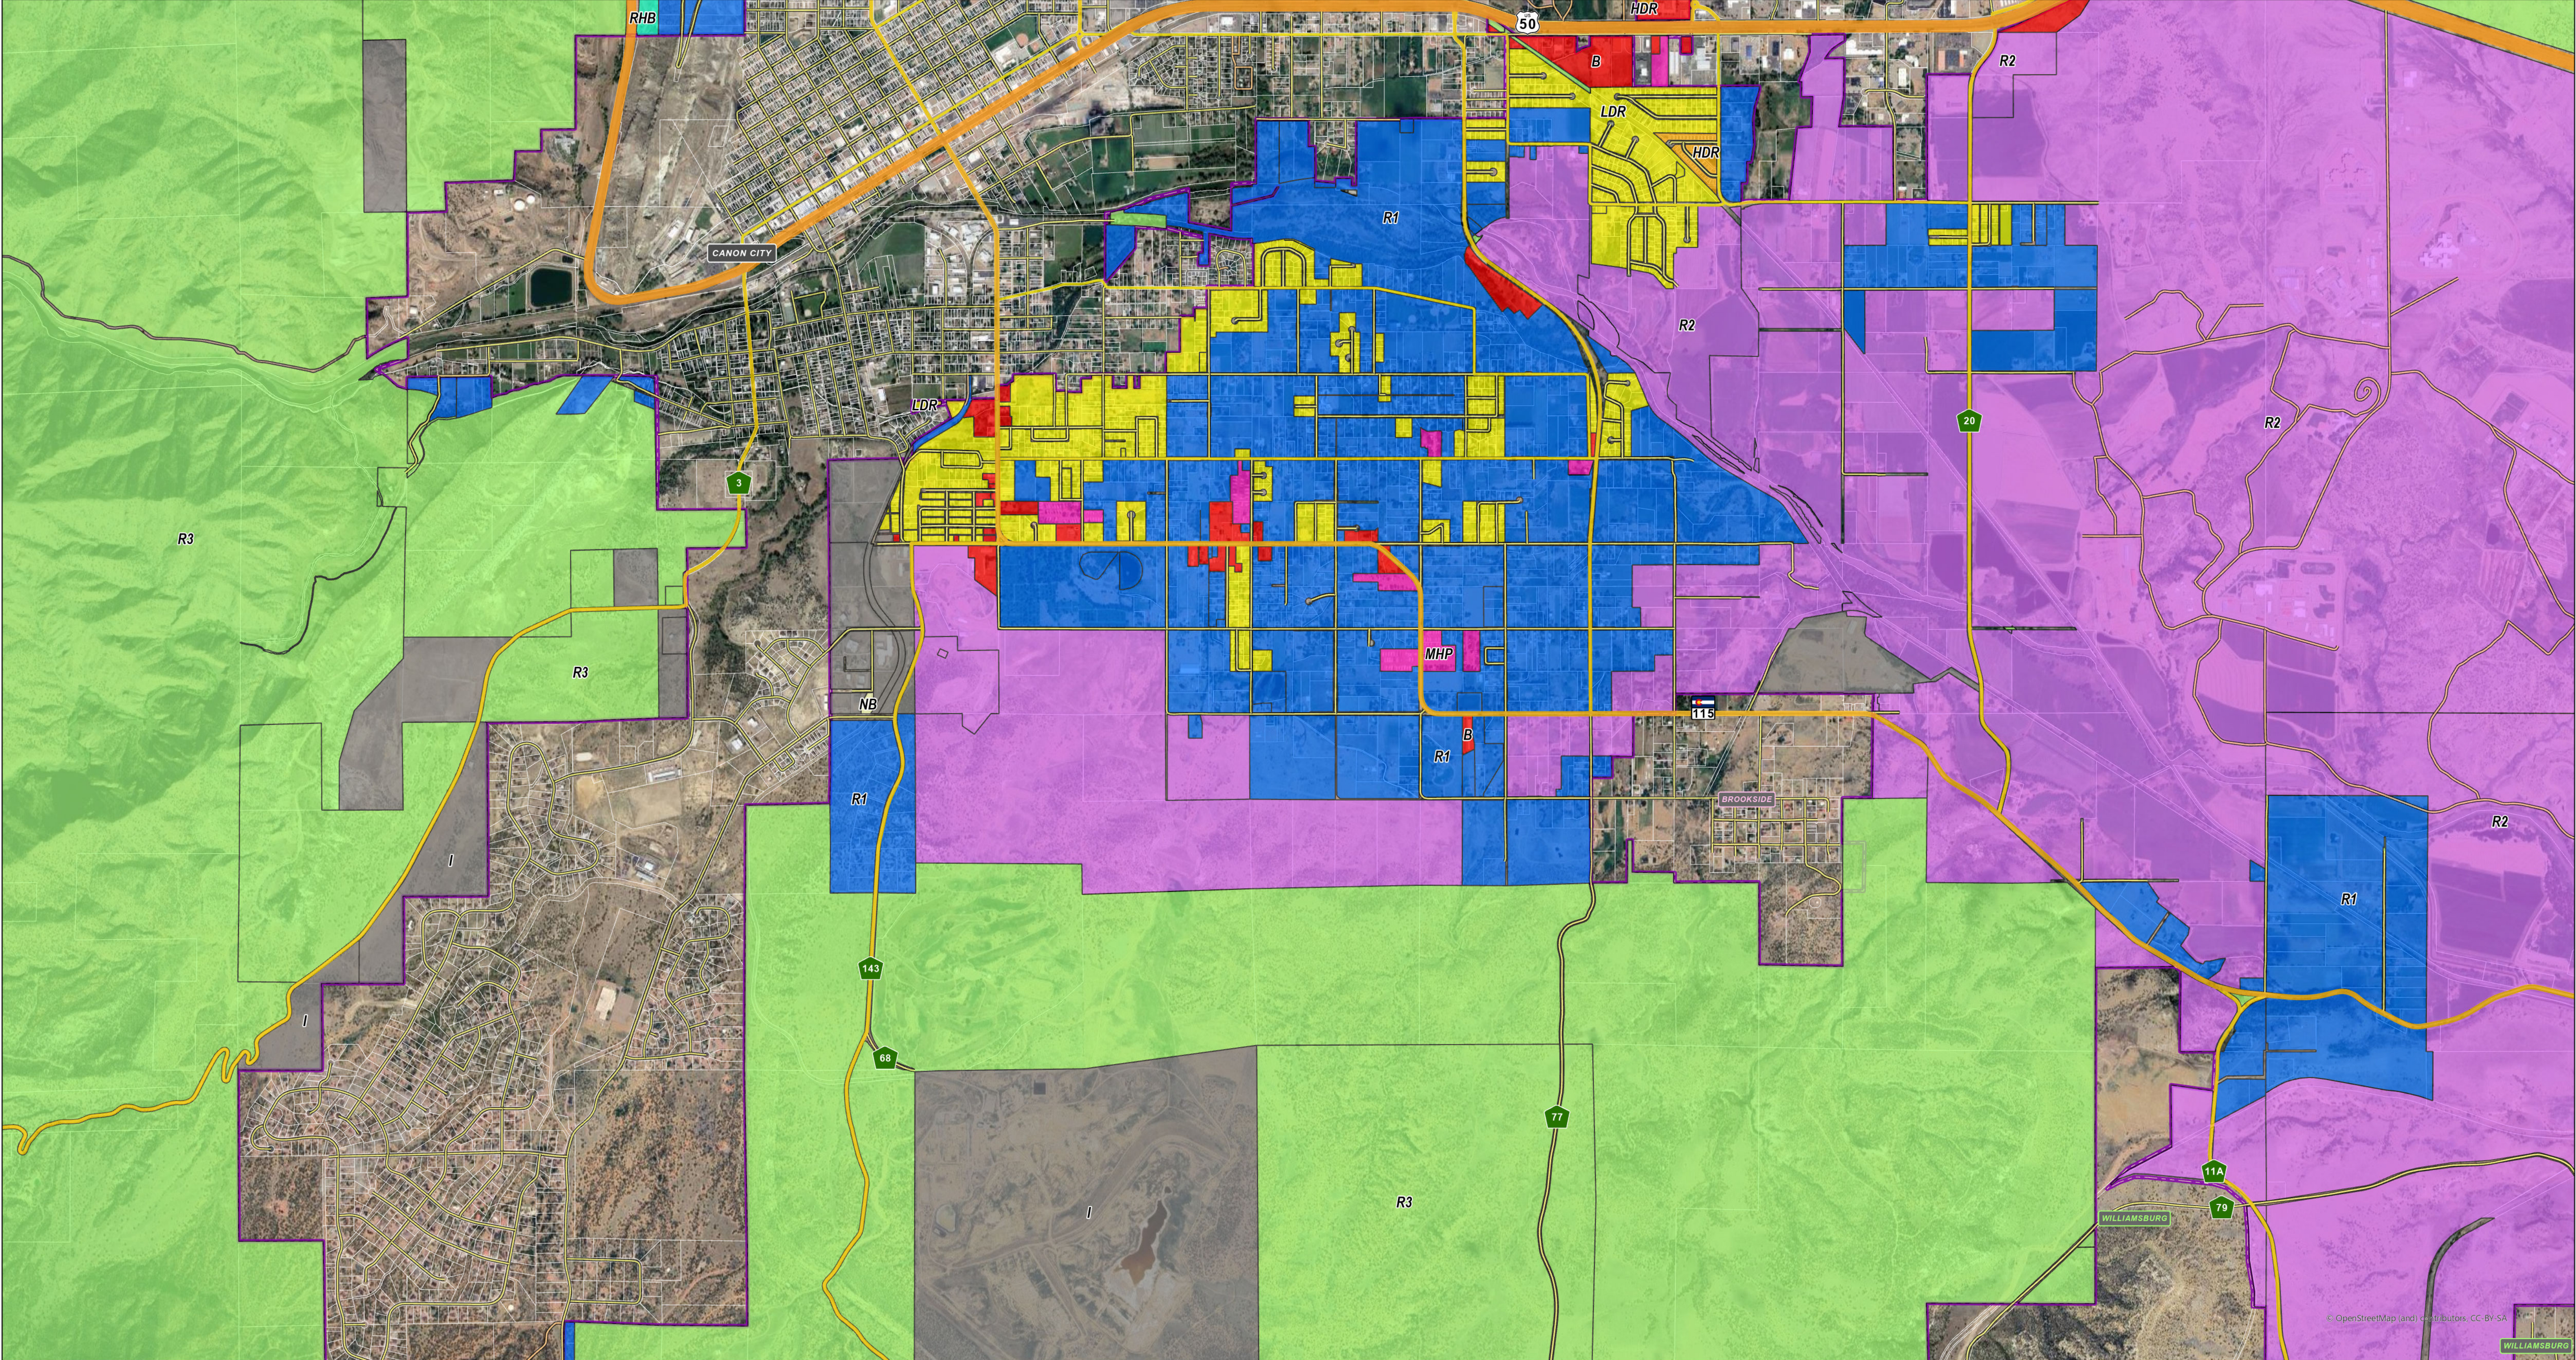

Official Zoning Map of South Canon City, Colorado

Official Zoning Key

Zone Districts
Airport (AP)
Business (B)
High Density Residence (HDR)
Industrial (I)
Industrial Park (IP)
Low Density Residence (LDR)
Manufactured Home Park (MHP)
Neighborhood Business (NB)
Residential 1 (R1)
Residential 2 (R2)
Residential 3 (R3)
Rural Highway Business (RHB)
Travel Trailer Park & Campground (TTP, CC)

0 0.5 1 Miles