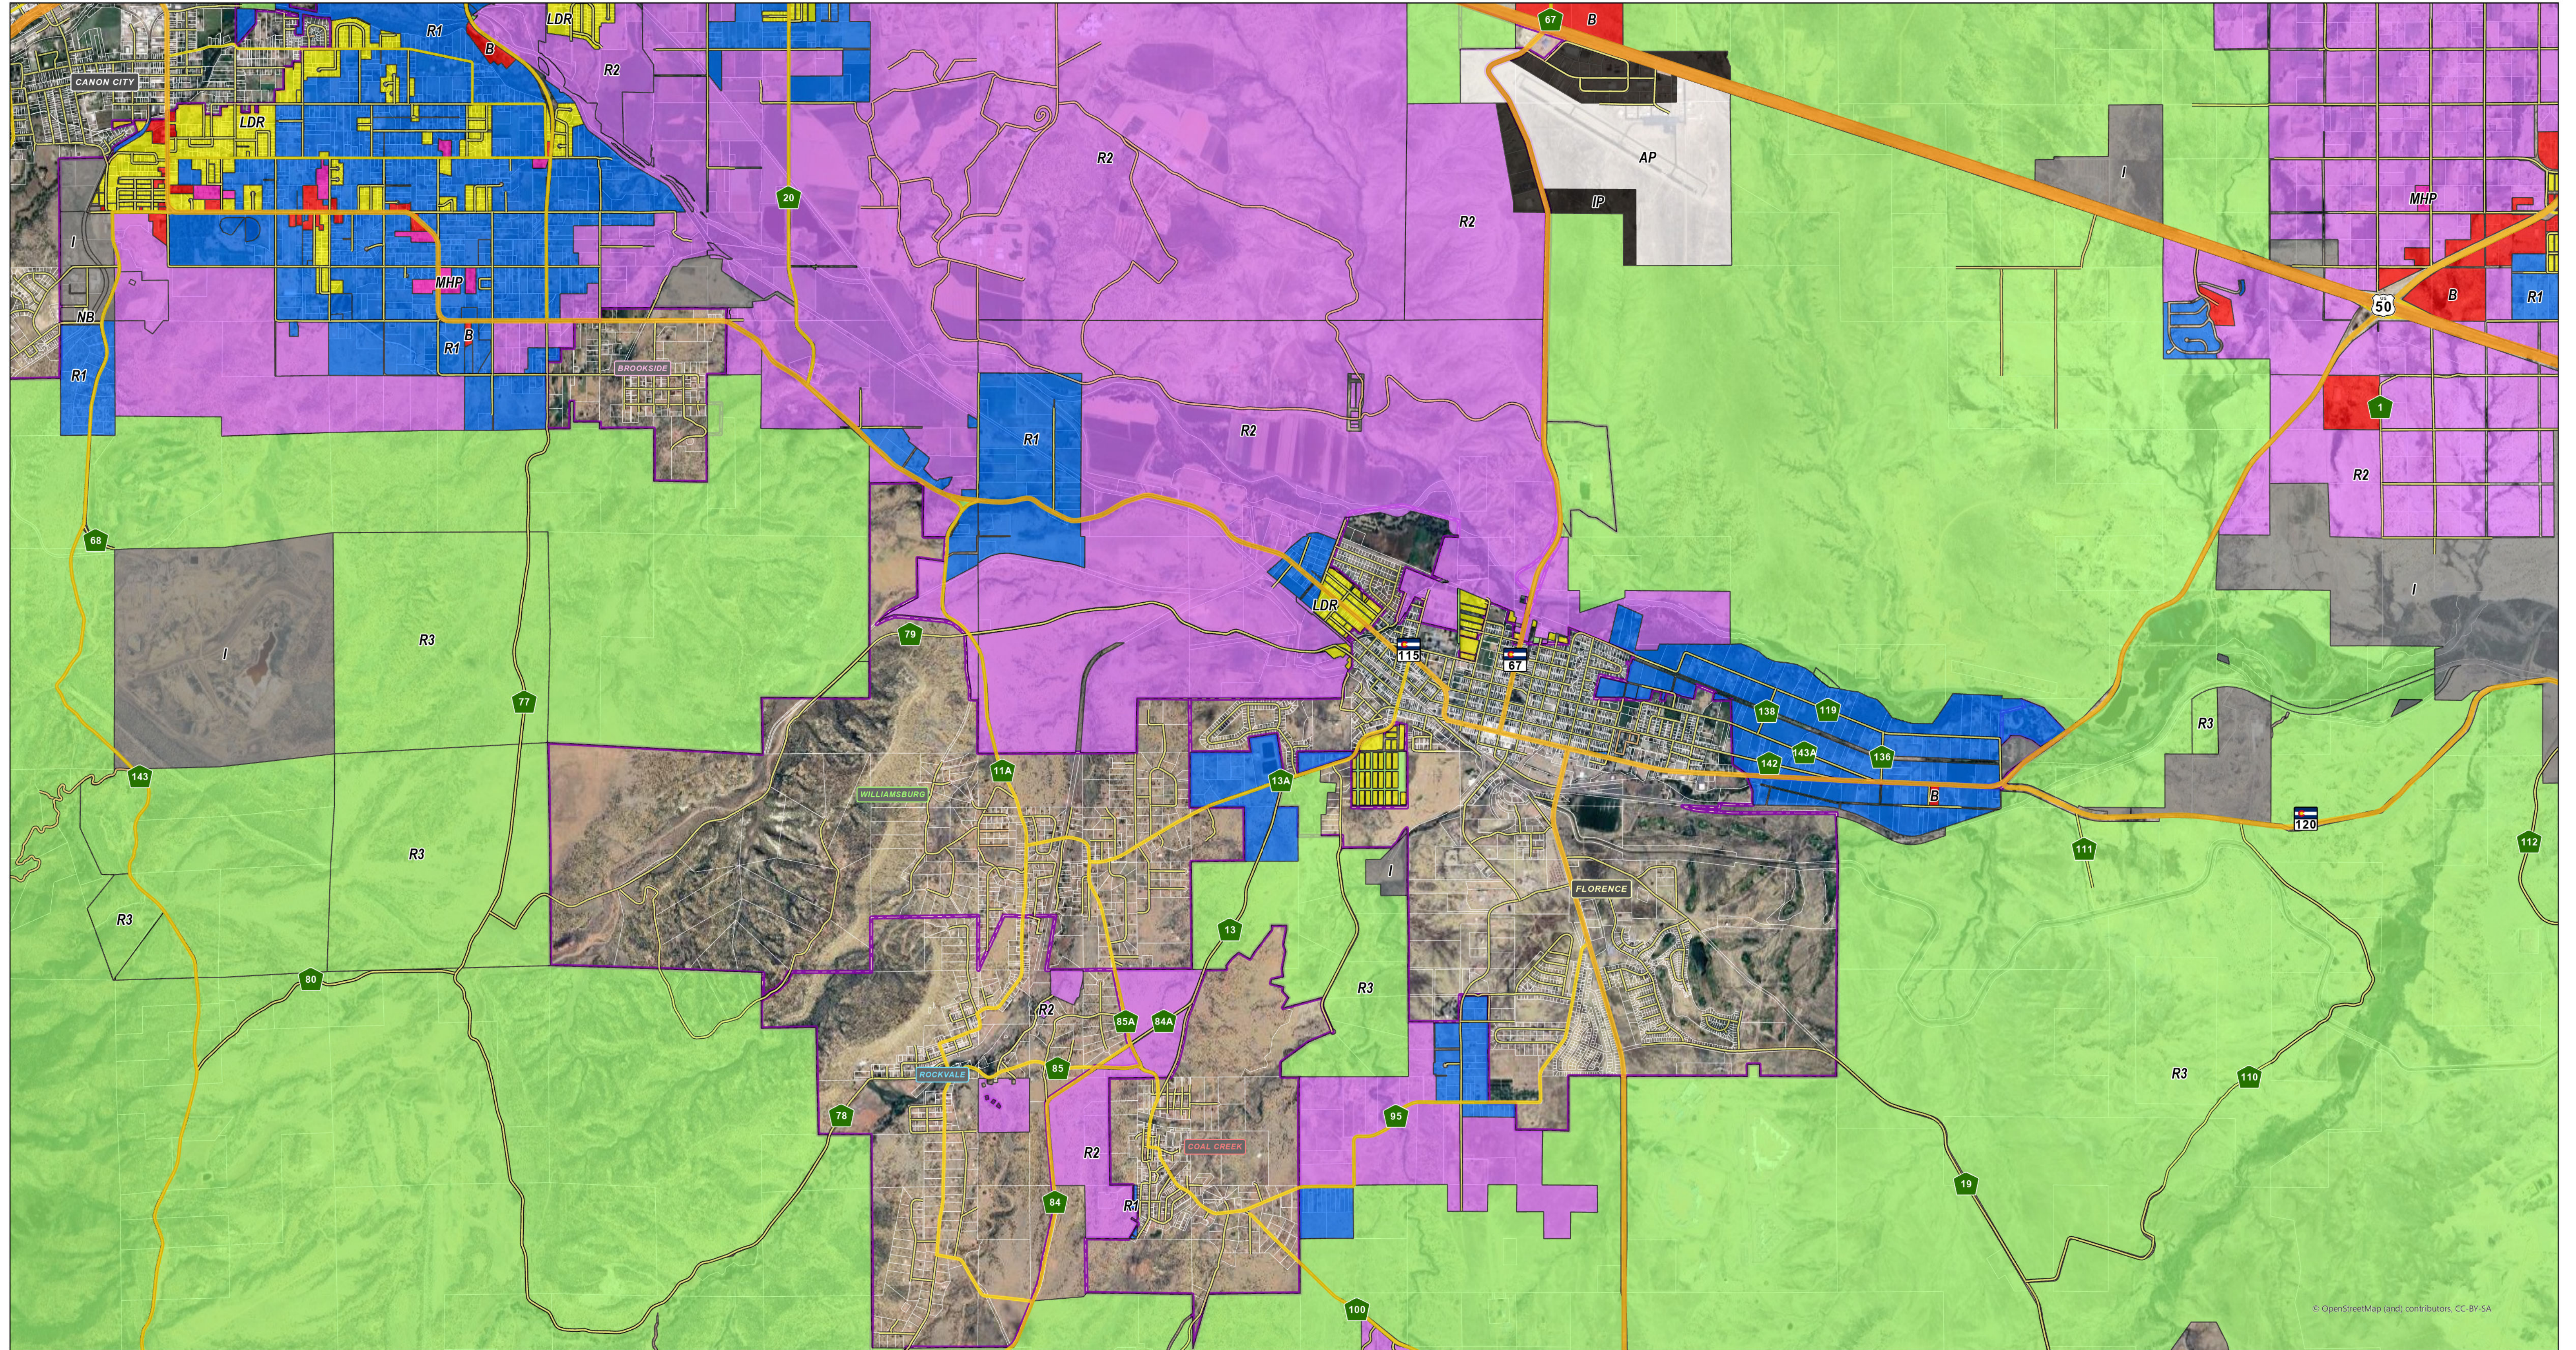

Official Zoning Map of Florence, Colorado