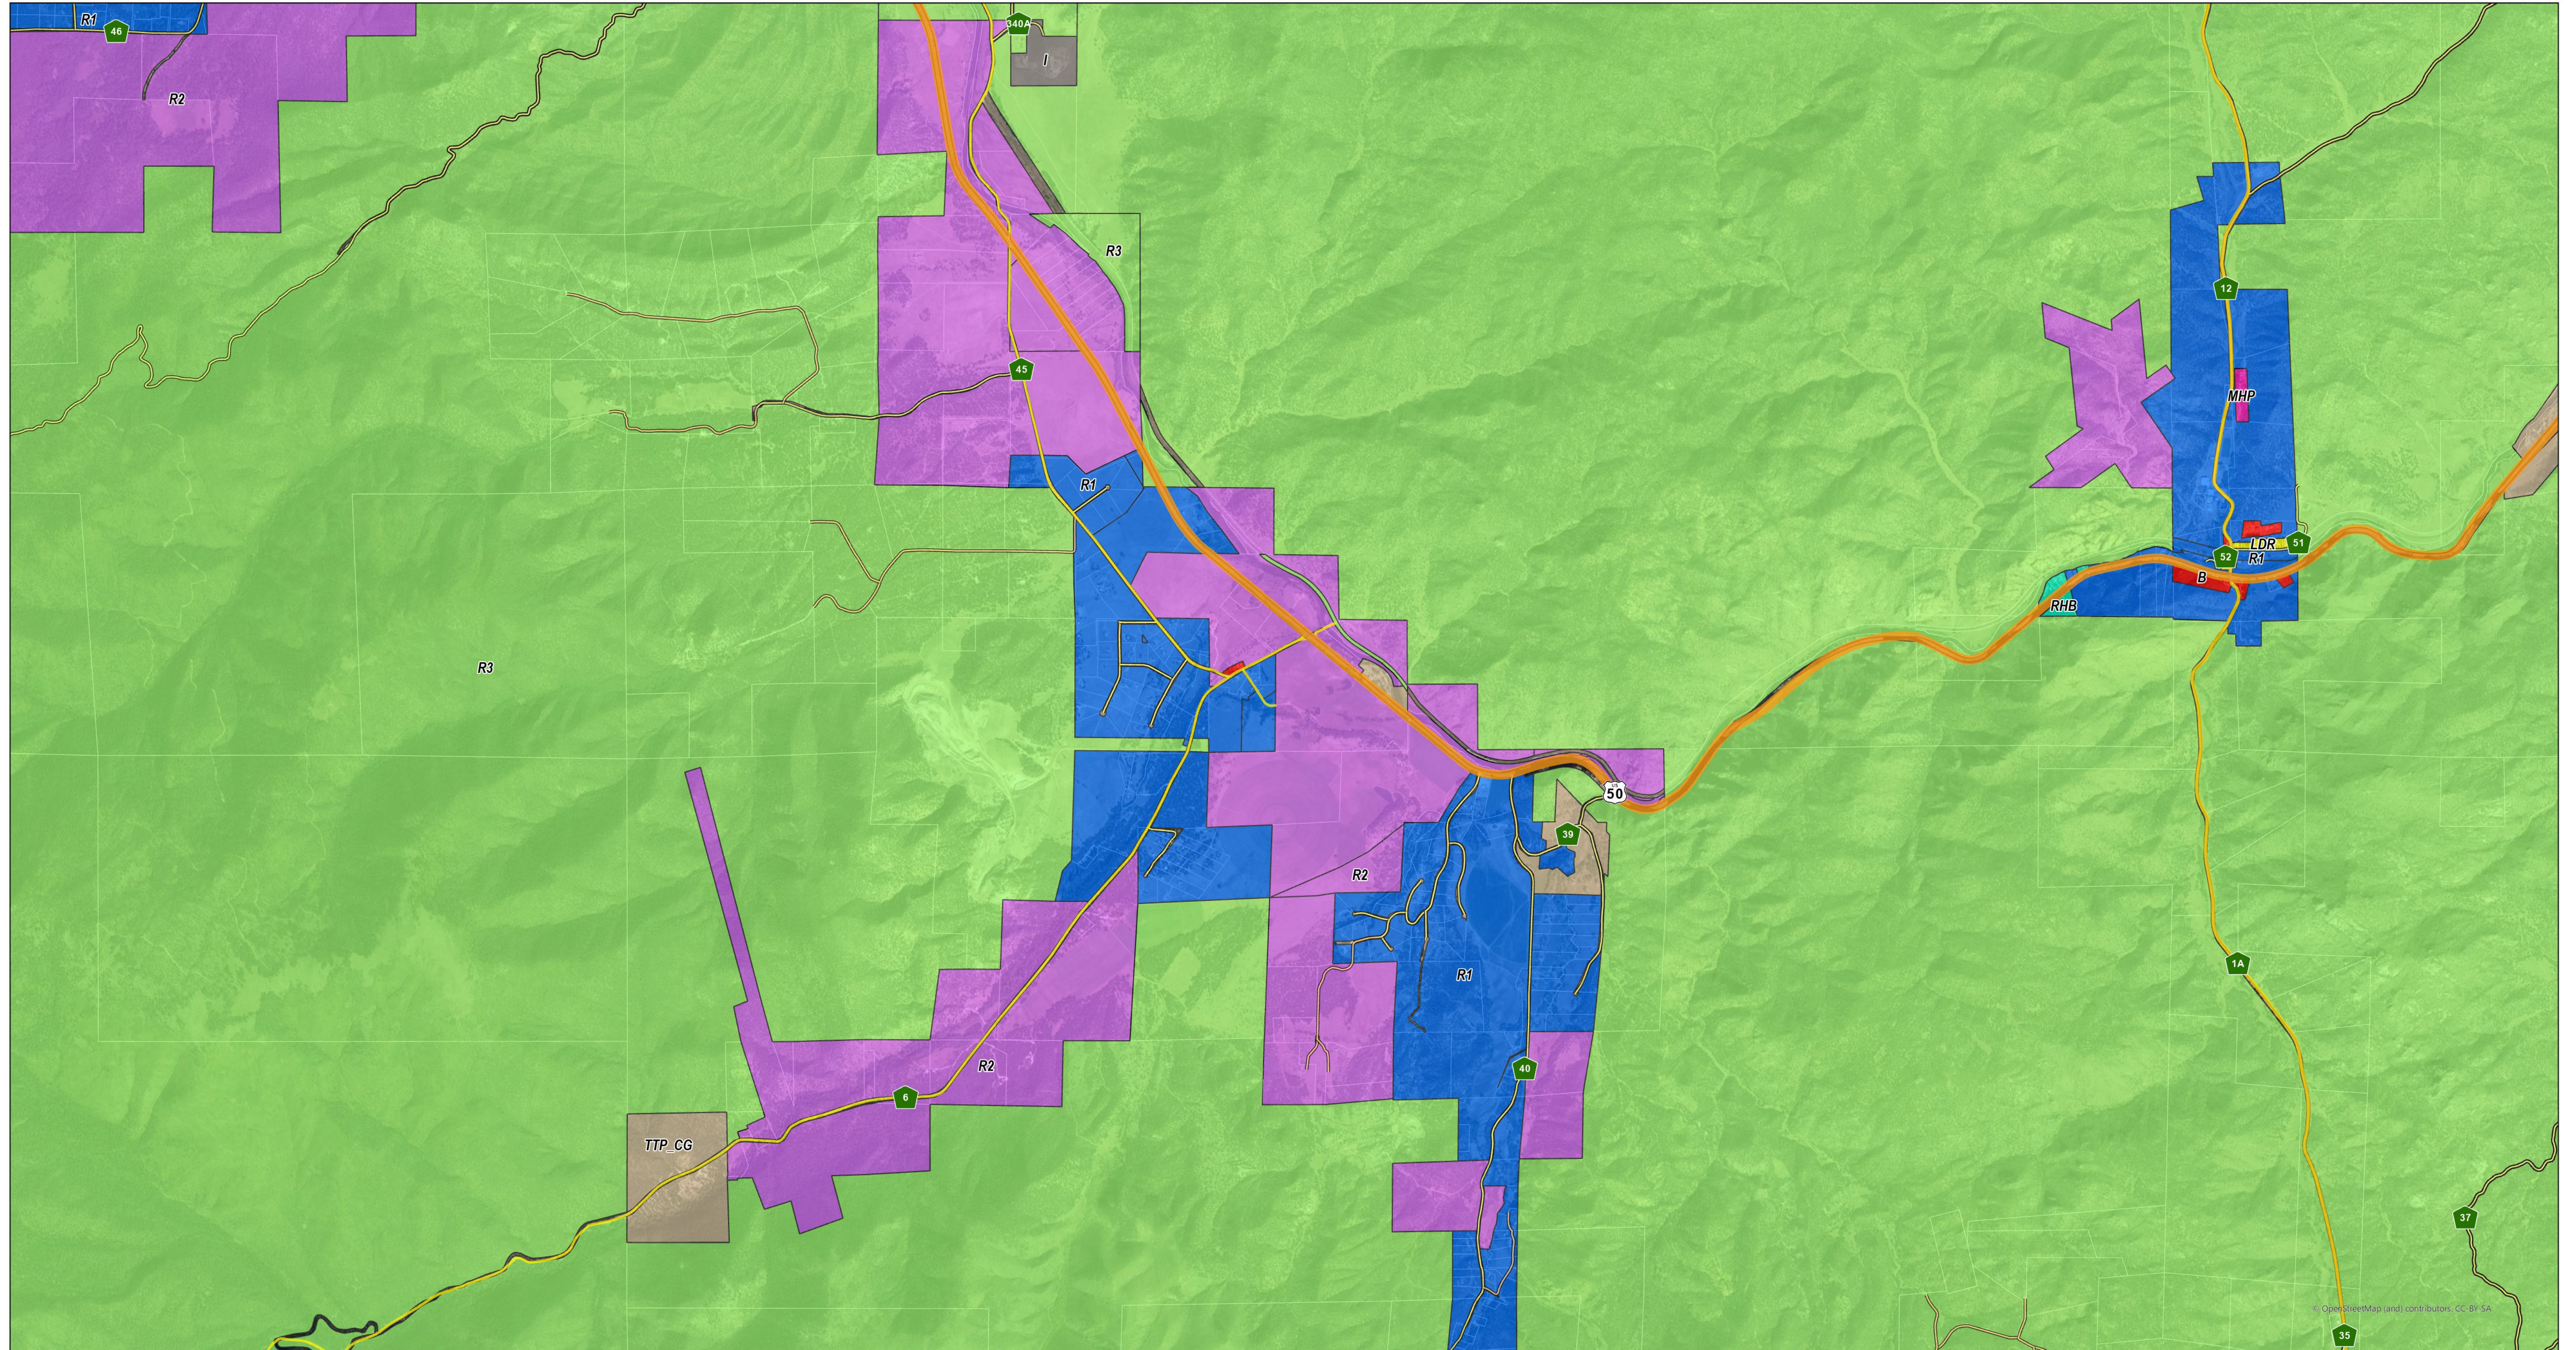

Official Zoning Map of Cotopaxi and Coaldale, Colorado

0 0.5 1 Miles