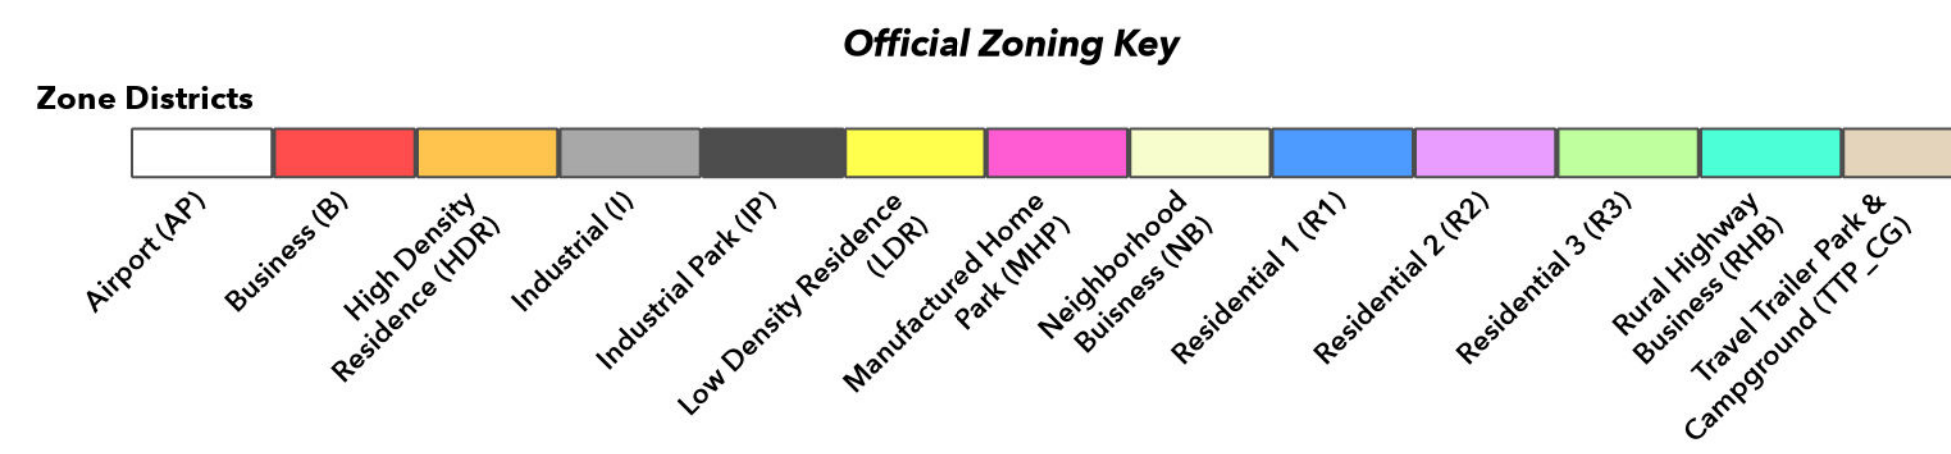

Official Zoning Map of Cotopaxi and Coaldale, Colorado

0 0.5 1 Miles