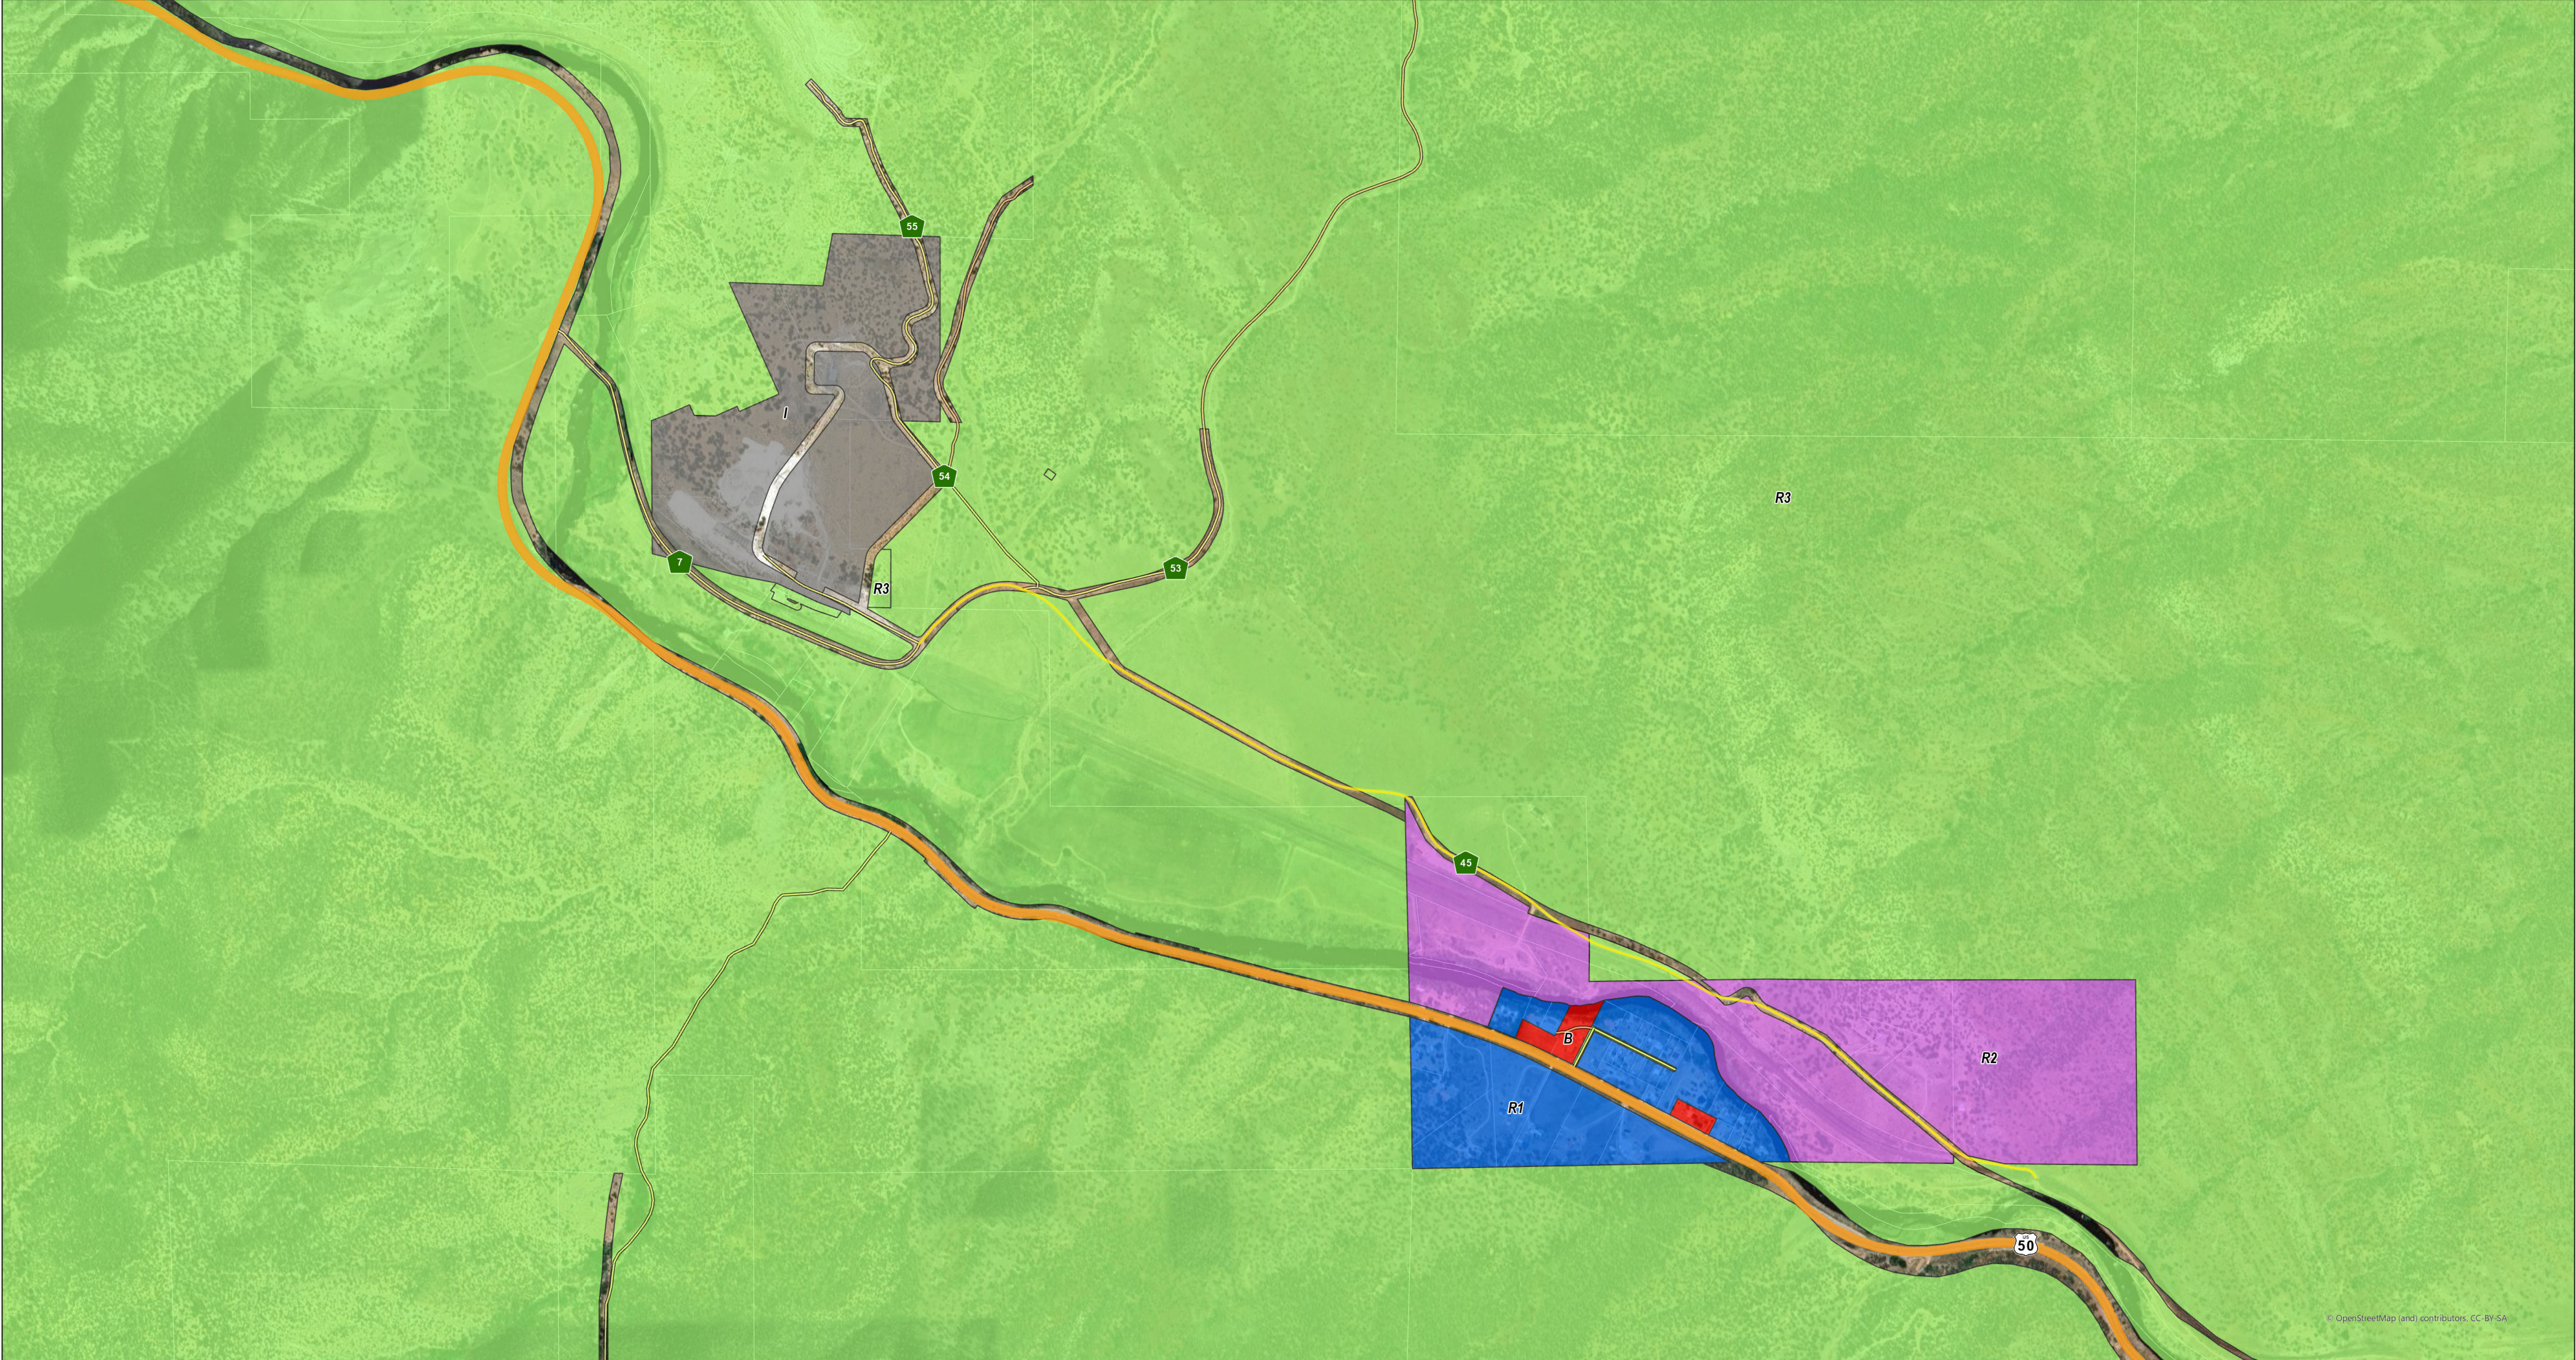

Official Zoning Map of Wellsville and Swissvale, Colorado

Official Zoning Key

Zone District	Color
Airport (AP)	White
Business (B)	Red
High Density Residence (HDR)	Orange
Industrial (I)	Grey
Industrial Park (IP)	Black
Low Density Residence (LDR)	Yellow
Manufactured Home Park (MHP)	Pink
Neighborhood Business (NB)	Light Yellow
Residential 1 (R1)	Blue
Residential 2 (R2)	Purple
Residential 3 (R3)	Light Green
Rural Highway Business (RHB)	Red
Travel Trailer Park & Campground (TTP-CC)	Light Blue

0 0.25 0.5 Miles